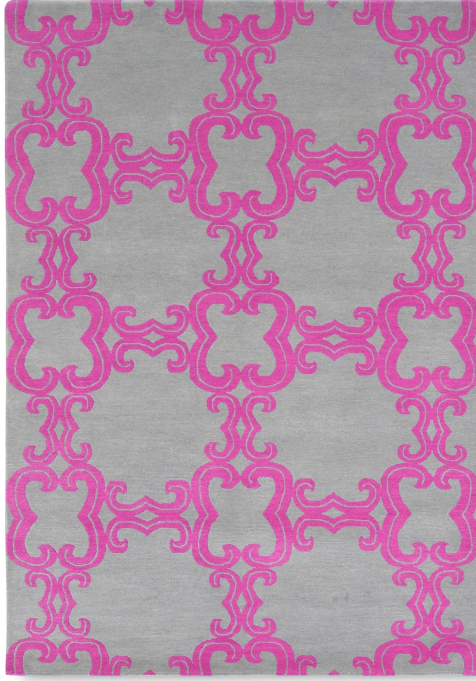

# Fay + Belle

## MYRA

FB-D-70024

### Details

<b>SIZE:</b>	4' x 6'	With a geometric twist on a traditional trellis pattern, Myra's feminine charm is a great choice for any setting!
<b>COLOR:</b>	Grey & Neutral, Pink	These custom handcrafted rugs come directly from the master weavers of Nepal today. Each rug is carefully hand knotted with traditional knot styles that leave a tufted pile and generate an elaborately soft and plush surface. These fine quality, oriental rugs are woven with knots very close together, giving the rug more durability and lasting value. All Nepalese rugs are fully customizable and available to order.
<b>THICKNESS:</b>	Low	
<b>MATERIAL:</b>	Himalayan Wool	
<b>ORIGIN:</b>	Nepal	
<b>APPROXIMATE SIZE:</b>	3' x 5'	<i>OHD-HK-JewelBoxC1-4.1x6.1</i>